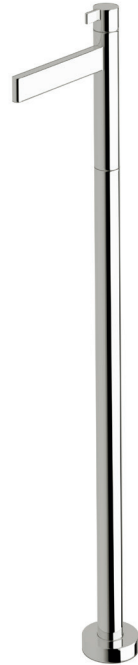

Calibre Floormount basin mixer

SUSSEX

Product code

CFMBMST

Product features

- Designed and manufactured in Australia
- All brass construction
- 1/2 turn ceramic disc spindles
- 35mm ceramic disc cartridge
- Sussex floormount fixing valve
- Available in a range of high quality, durable finishes inc. LUXPVD®
- Minimal, refined design to complement any contemporary space
- Matching tapware and showers