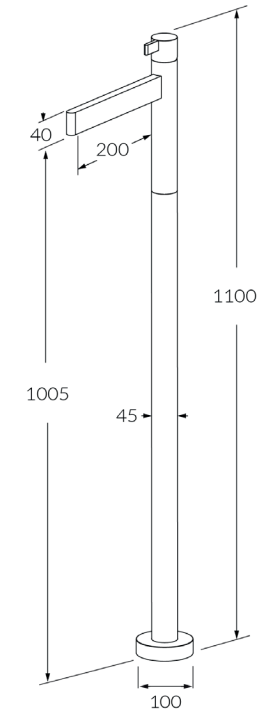

Calibre Floormount basin mixer

SUSSEX

Product code

CFMBMST

Product features

- Designed and manufactured in Australia
- All brass construction
- 1/2 turn ceramic disc spindles
- 35mm ceramic disc cartridge
- Sussex floormount fixing valve
- Available in a range of high quality, durable finishes inc. LUXPVD®
- Minimal, refined design to complement any contemporary space
- Matching tapware and showers