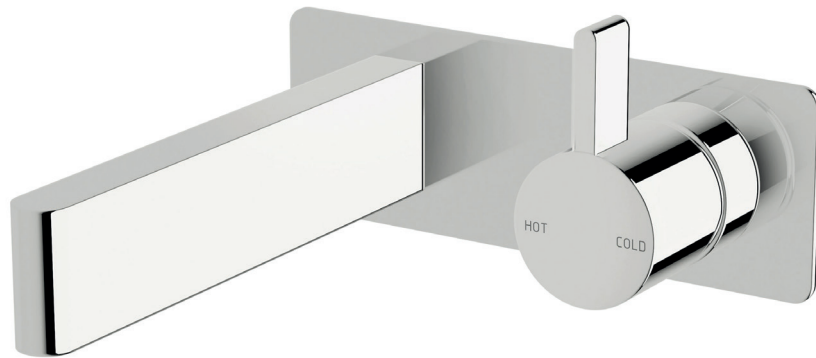

Calibre Wall bath mixer outlet system 150mm

SUSSEX

Product code

CMOS150RH

Product features

- Designed and manufactured in Australia
- All brass construction
- Fixed handle lever
- 35mm ceramic disc cartridge
- Incorporating Sussex Masterfit
- Available in a range of high quality, durable finishes inc. LUXPVD®
- Minimal, refined design to complement any contemporary space
- Matching tapware and showers

Warranty

15 Year overall warranty.
Refer to Warranty sheet for
specific information.

Pressure rating

300 - 500kPa

Temperature rating

1 - 65°C