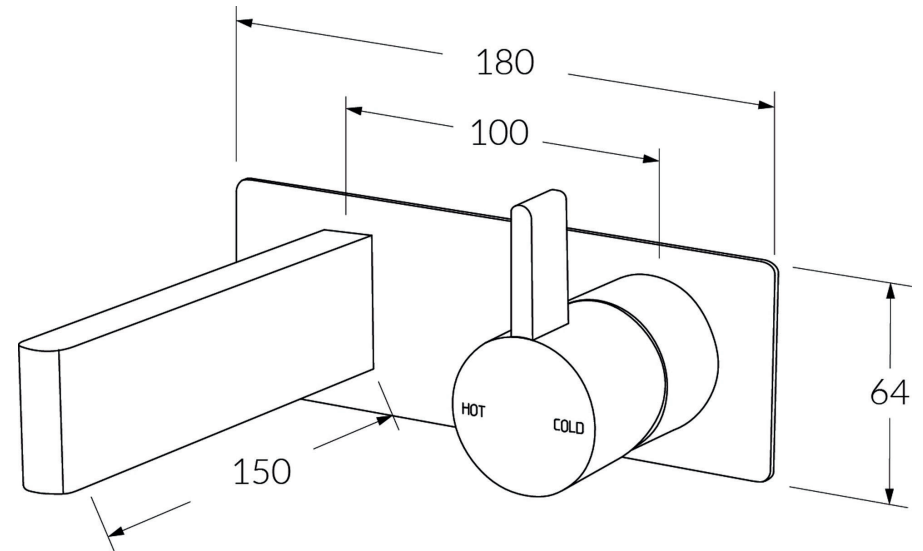

Calibre Wall bath mixer outlet system 150mm

SUSSEX

Product code

CMOS150RH

Product features

- Designed and manufactured in Australia
- All brass construction
- Fixed handle lever
- 35mm ceramic disc cartridge
- Incorporating Sussex Masterfit
- Available in a range of high quality, durable finishes inc. LUXPVD®
- Minimal, refined design to complement any contemporary space
- Matching tapware and showers

Warranty

15 Year overall warranty.
Refer to Warranty sheet for
specific information.

Pressure rating

300 - 500kPa

Temperature rating

1 - 65°C