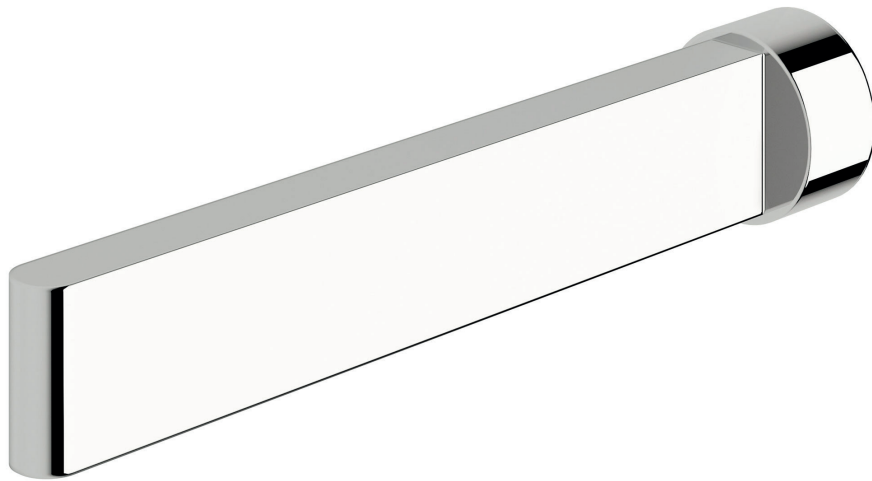

Calibre Wall basin outlet 225mm

SUSSEX

Product code

CWBO225

Product features

- Designed and manufactured in Australia
- All brass construction
- Retro fitable
- Available in a range of high quality, durable finishes inc. LUXPVD®
- Minimal, refined design to complement any contemporary space
- Matching tapware and showers