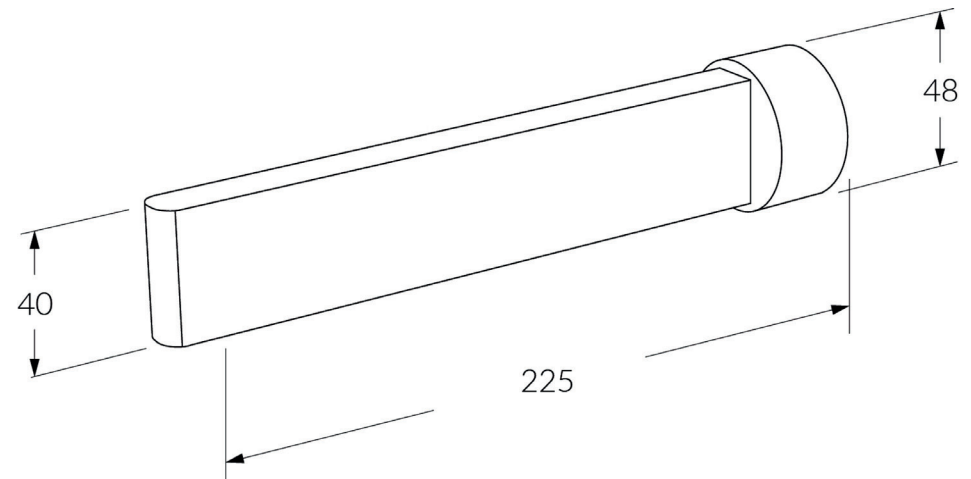

Calibre Wall basin outlet 225mm

SUSSEX

Product code

CWBO225

Product features

- Designed and manufactured in Australia
- All brass construction
- Retro fitable
- Available in a range of high quality, durable finishes inc. LUXPVD®
- Minimal, refined design to complement any contemporary space
- Matching tapware and showers