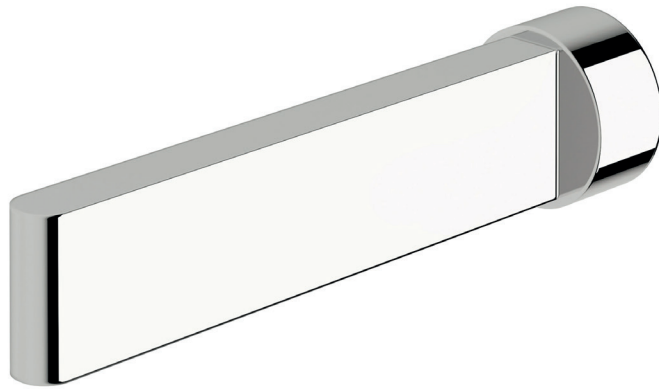

Calibre Wall basin outlet 175mm

SUSSEX

Product code

CWBO175

Product features

- Designed and manufactured in Australia
- All brass construction
- Retro fitable
- Available in a range of high quality, durable finishes inc. LUXPVD®
- Minimal, refined design to complement any contemporary space
- Matching tapware and showers