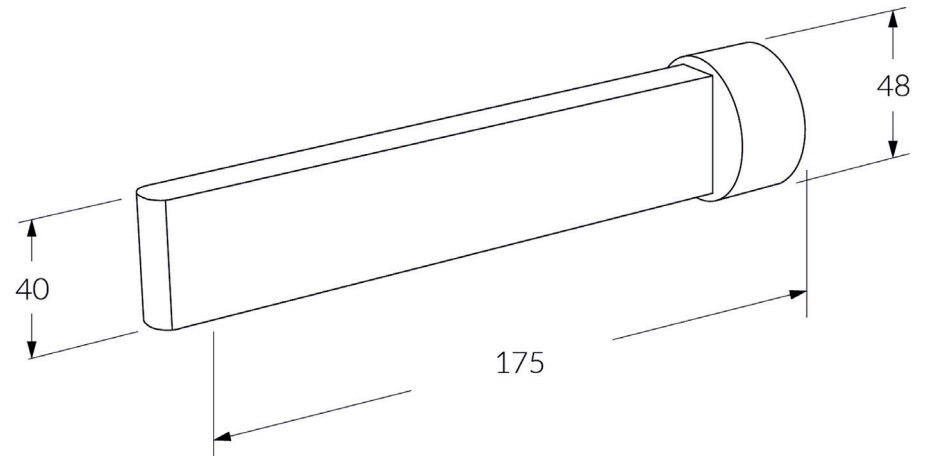

Calibre Wall basin outlet 175mm

SUSSEX

Product code

CWBO175

Product features

- Designed and manufactured in Australia
- All brass construction
- Retro fitable
- Available in a range of high quality, durable finishes inc. LUXPVD®
- Minimal, refined design to complement any contemporary space
- Matching tapware and showers