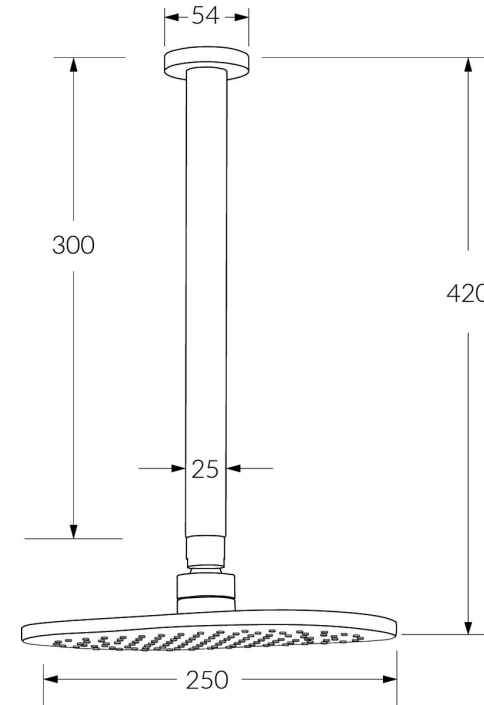

Calibre Vertical shower 300mm

SUSSEX

Product code

CVSH300

Product features

- Designed and manufactured in Australia
- All brass construction
- Swivel ball joint
- Retro fitable
- Customisable
- Available in a range of high quality, durable finishes inc. LUXPVD®
- Minimal, refined design to complement any contemporary space
- Matching tapware and showers

Warranty

15 Years
Shower head and arm.
3 years for rail showers.
2 years for shower hoses.

Pressure rating

300 - 500kPa

Temperature rating

1 - 65°C

WELS rating

3 star - 8.5lt/min