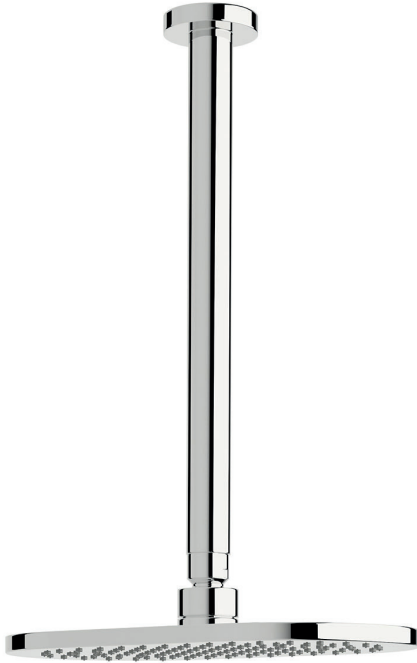

Calibre Vertical shower 300mm

SUSSEX

Product code

CVSH300

Product features

- Designed and manufactured in Australia
- All brass construction
- Swivel ball joint
- Retro fitable
- Customisable
- Available in a range of high quality, durable finishes inc. LUXPVD®
- Minimal, refined design to complement any contemporary space
- Matching tapware and showers

Warranty

15 Years
Shower head and arm.
3 years for rail showers.
2 years for shower hoses.

Pressure rating

300 - 500kPa

Temperature rating

1 - 65°C

WELS rating

3 star - 8.5lt/min