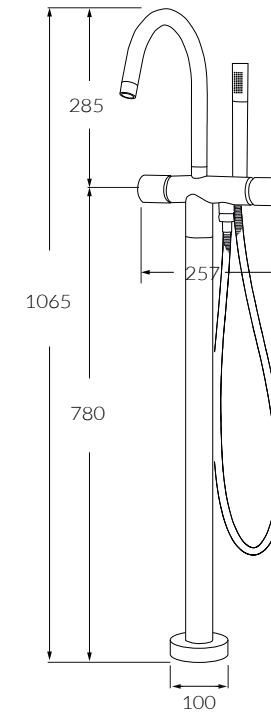

Circa Vertex Floormount mixer with hand shower

SUSSEX

Product code

RFMHT-V

Product features

- Designed and manufactured in Australia
- All brass construction
- Textured handle
- Swivel outlet
- 35mm ceramic disc cartridge
- Sussex floormount fixing valve
- Available in a range of high quality, durable finishes inc. LUXPVD®
- Minimal, refined design to complement any contemporary space
- Matching tapware and showers