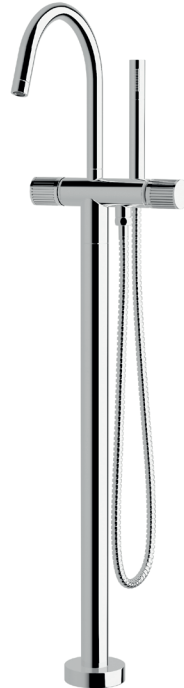

Circa Vertex Floormount mixer with hand shower

SUSSEX

Product code

RFMHT-V

Product features

- Designed and manufactured in Australia
- All brass construction
- Textured handle
- Swivel outlet
- 35mm ceramic disc cartridge
- Sussex floormount fixing valve
- Available in a range of high quality, durable finishes inc. LUXPVD®
- Minimal, refined design to complement any contemporary space
- Matching tapware and showers