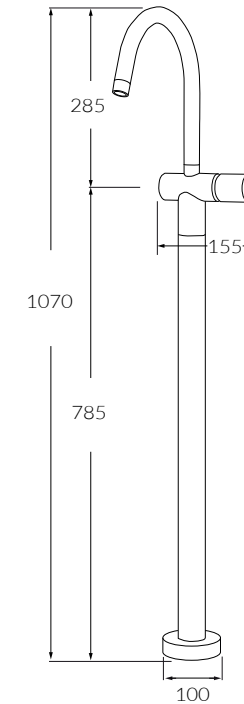

Circa Vertex Floormount mixer

SUSSEX

Product code

RFMCT-V

Product features

- Designed and manufactured in Australia
- All brass construction
- Textured handle
- Swivel outlet
- 35mm ceramic disc cartridge
- Sussex floormount fixing valve
- Available in a range of high quality, durable finishes inc. LUXPVD®
- Minimal, refined design to complement any contemporary space
- Matching tapware and showers