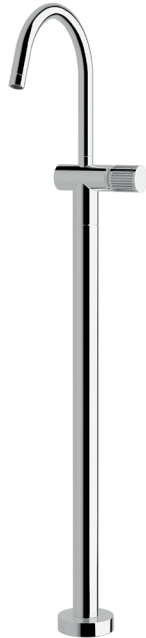

Circa Vertex Floormount mixer

SUSSEX

Product code

RFMCT-V

Product features

- Designed and manufactured in Australia
- All brass construction
- Textured handle
- Swivel outlet
- 35mm ceramic disc cartridge
- Sussex floormount fixing valve
- Available in a range of high quality, durable finishes inc. LUXPVD®
- Minimal, refined design to complement any contemporary space
- Matching tapware and showers