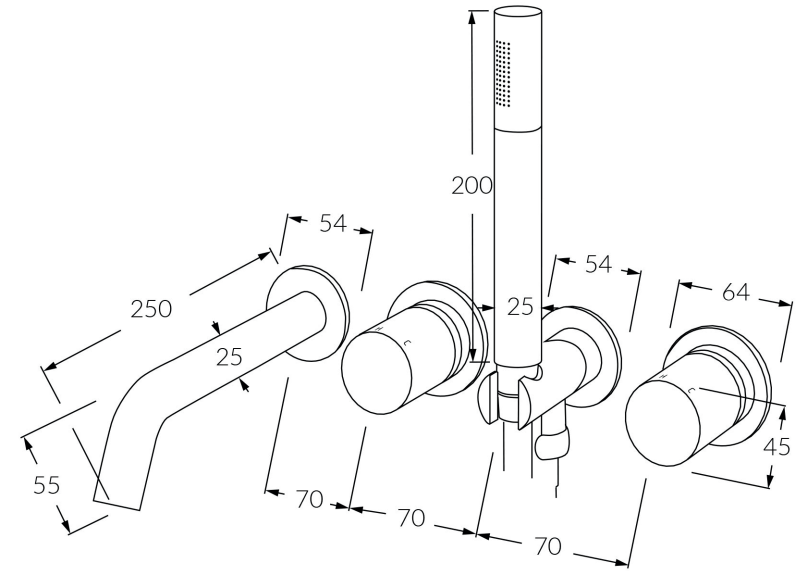

Circa Vertex Bath mixer system with hand shower 250mm

SUSSEX

Product code

RBMS250RH-V

Product features

- Designed and manufactured in Australia
- All brass construction
- Textured handle
- 35mm ceramic disc cartridge
- Incorporating Sussex Masterfit
- Available in a range of high quality, durable finishes inc. LUXPVD®
- Minimal, refined design to complement any contemporary space
- Matching tapware and showers