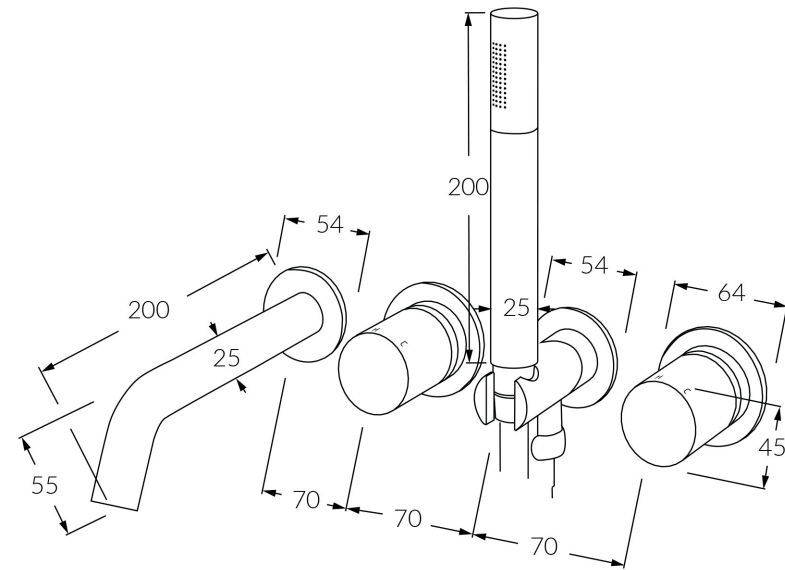

Circa Vertex Bath mixer system with hand shower 200mm

SUSSEX

Product code

RBMS200RH-V

Product features

- Designed and manufactured in Australia
- All brass construction
- Textured handle
- 35mm ceramic disc cartridge
- Incorporating Sussex Masterfit
- Available in a range of high quality, durable finishes inc. LUXPVD®
- Minimal, refined design to complement any contemporary space
- Matching tapware and showers

Warranty

15 Year overall warranty.
Refer to Warranty sheet for specific information.

Pressure rating

300 - 500kPa

Temperature rating

1 - 65°C

WELS rating

3 star - 8.5lt/min