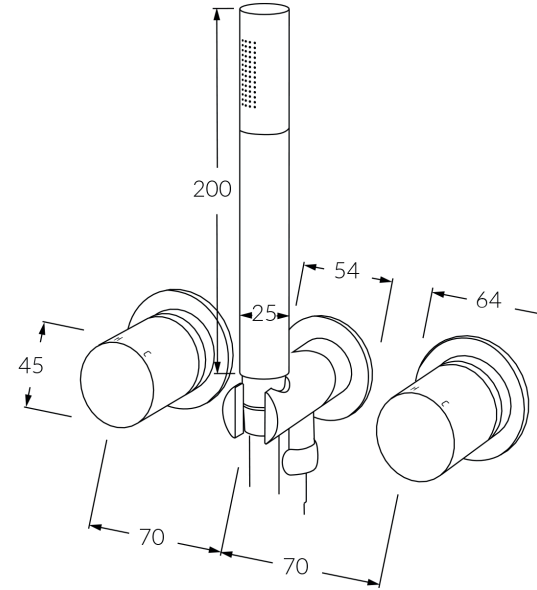

Circa Vertex Shower mixer system

SUSSEX

Product code

RSMS-V

Product features

- Designed and manufactured in Australia
- All brass construction
- Textured handle
- 35mm ceramic disc cartridge
- Incorporating Sussex Masterfit
- Available in a range of high quality, durable finishes inc. LUXPVD®
- Minimal, refined design to complement any contemporary space
- Matching tapware and showers