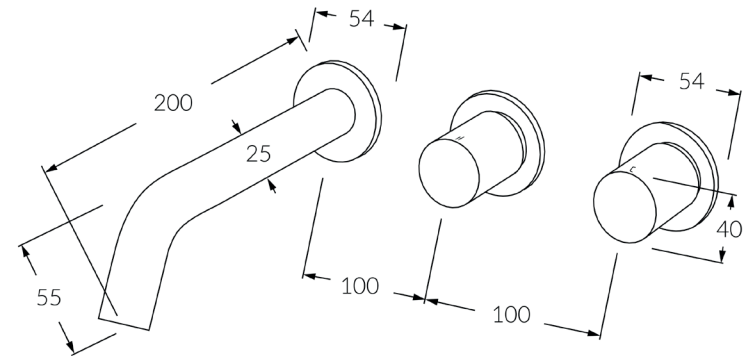

Circa Vertex Wall basin hostess system 200mm

SUSSEX

Product code

RWBHS200RH-V

Product features

- Designed and manufactured in Australia
- All brass construction
- Textured handle
- 1/2 turn ceramic disc spindles
- Incorporating Sussex Masterfit
- Customisable
- Available in a range of high quality, durable finishes inc. LUXPVD®
- Minimal, refined design to complement any contemporary space
- Matching tapware and showers