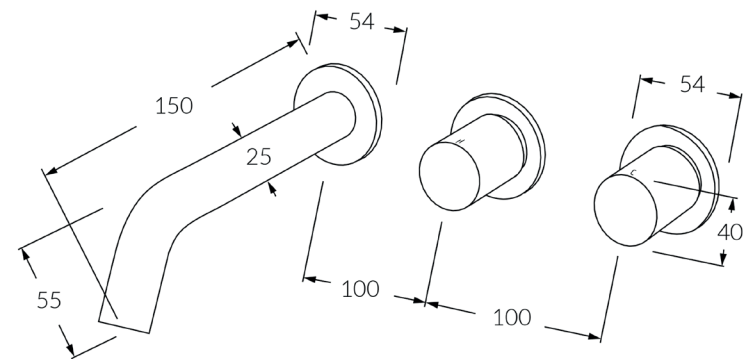

Circa Vertex  
**Wall basin hostess system 150mm**

SUSSEX

**Product code**

RWBHS150RH-V

**Product features**

- Designed and manufactured in Australia
- All brass construction
- Textured handle
- 1/2 turn ceramic disc spindles
- Incorporating Sussex Masterfit
- Customisable
- Available in a range of high quality, durable finishes inc. LUXPVD®
- Minimal, refined design to complement any contemporary space
- Matching tapware and showers

While we aim to ensure the specifications shown are correct at time of printing, Sussex Taps reserves the right to make modifications without prior notice. Always use the physical product for accurate measurements. Dimensions are subject to change without notice. All measurements are shown in millimetres.  
 Copyright © Sussex Taps