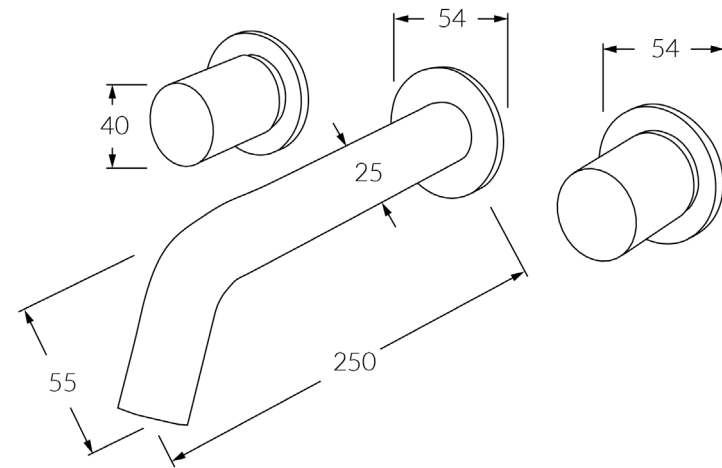

Circa Vertex Wall basin set 250mm

SUSSEX

Product code

RWBS250-V

Product features

- Designed and manufactured in Australia
- All brass construction
- Textured handle
- 1/2 turn ceramic disc spindles
- Retro fitable
- Customisable
- Available in a range of high quality, durable finishes inc. LUXPVD®
- Minimal, refined design to complement any contemporary space
- Matching tapware and showers