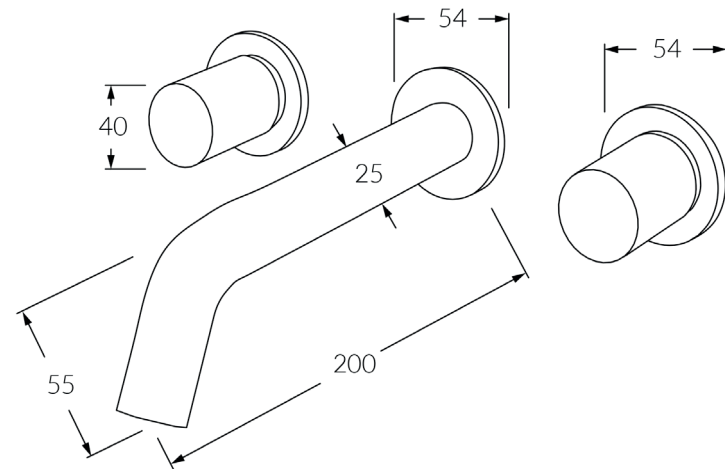

Circa Vertex Wall basin set 200mm

SUSSEX

Product code

RWBS200-V

Product features

- Designed and manufactured in Australia
- All brass construction
- Textured handle
- 1/2 turn ceramic disc spindles
- Retro fitable
- Customisable
- Available in a range of high quality, durable finishes inc. LUXPVD®
- Minimal, refined design to complement any contemporary space
- Matching tapware and showers