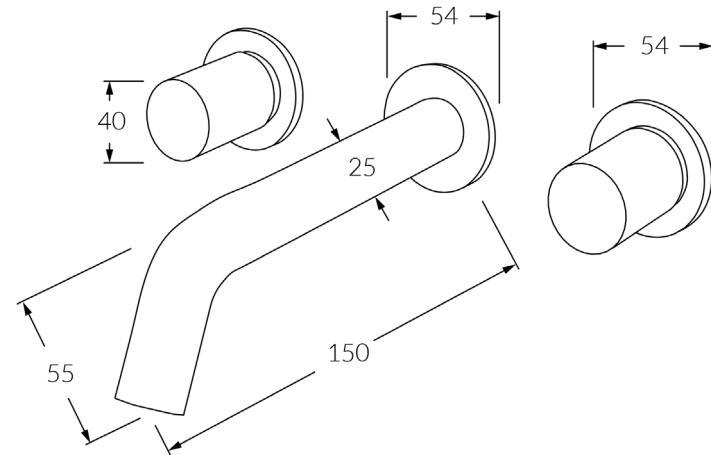

Circa Vertex
Wall basin set 150mm

SUSSEX

Product code

RWBS150-V

Product features

- Designed and manufactured in Australia
- All brass construction
- Textured handle
- 1/2 turn ceramic disc spindles
- Retro fitable
- Customisable
- Available in a range of high quality, durable finishes inc. LUXPVD®
- Minimal, refined design to complement any contemporary space
- Matching tapware and showers

While we aim to ensure the specifications shown are correct at time of printing, Sussex Taps reserves the right to make modifications without prior notice. Always use the physical product for accurate measurements. Dimensions are subject to change without notice. All measurements are shown in millimetres.