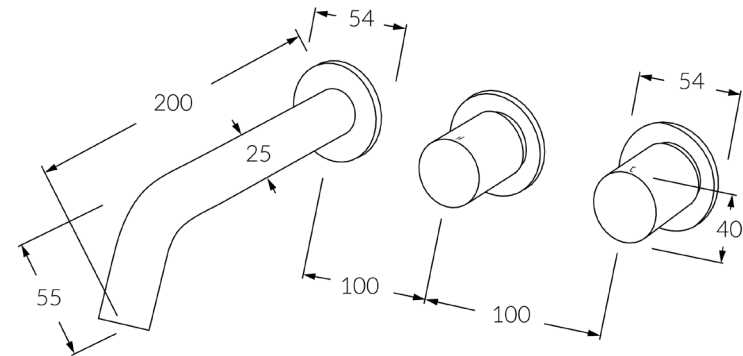

Circa Vertex Wall bath hostess system 200mm

SUSSEX

Product code

RBHS200RH-V

Product features

- Designed and manufactured in Australia
- All brass construction
- Textured handle
- 1/2 turn ceramic disc spindles
- Incorporating Sussex Masterfit
- Customisable
- Available in a range of high quality, durable finishes inc. LUXPVD®
- Minimal, refined design to complement any contemporary space
- Matching tapware and showers

Warranty

15 Year overall warranty.
Refer to Warranty sheet for specific information.

Pressure rating

300 - 500kPa

Temperature rating

1 - 65°C