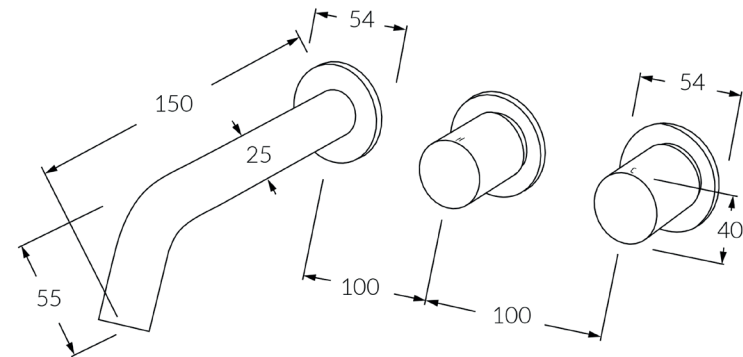

Circa Vertex Wall bath hostess system 150mm

SUSSEX

Product code

RBHS150RH-V

Product features

- Designed and manufactured in Australia
- All brass construction
- Textured handle
- 1/2 turn ceramic disc spindles
- Incorporating Sussex Masterfit
- Customisable
- Available in a range of high quality, durable finishes inc. LUXPVD®
- Minimal, refined design to complement any contemporary space
- Matching tapware and showers