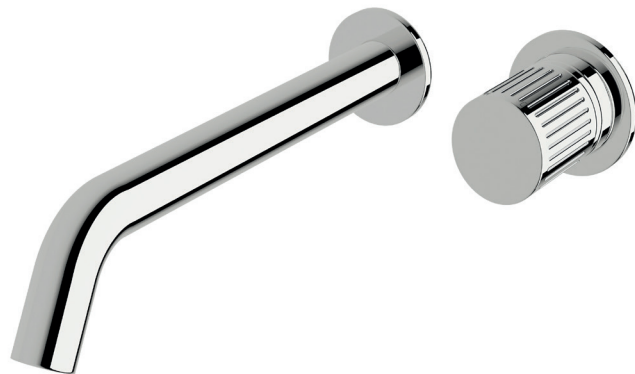

Circa Vertex Wall bath mixer system 250mm

SUSSEX

Product code

RMOS250RH-V

Product features

- Designed and manufactured in Australia
- All brass construction
- Textured handle
- 35mm ceramic disc cartridge
- Customisable
- Incorporating Sussex Masterfit
- Available in a range of high quality, durable finishes inc. LUXPVD®
- Minimal, refined design to complement any contemporary space
- Matching tapware and showers