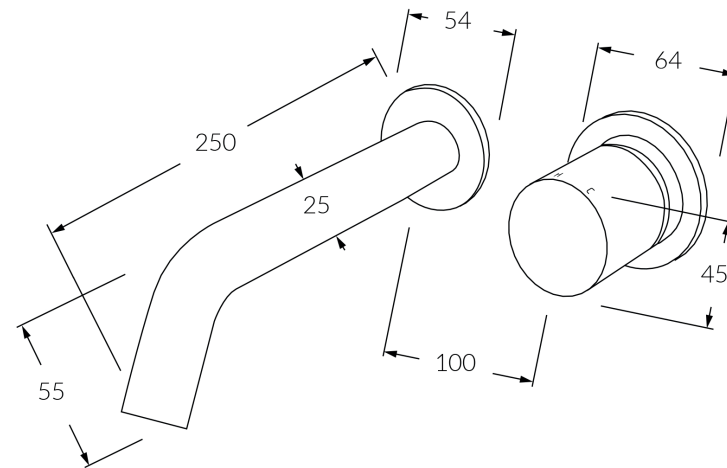

Circa Vertex Wall bath mixer system 250mm

SUSSEX

Product code

RMOS250RH-V

Product features

- Designed and manufactured in Australia
- All brass construction
- Textured handle
- 35mm ceramic disc cartridge
- Customisable
- Incorporating Sussex Masterfit
- Available in a range of high quality, durable finishes inc. LUXPVD®
- Minimal, refined design to complement any contemporary space
- Matching tapware and showers