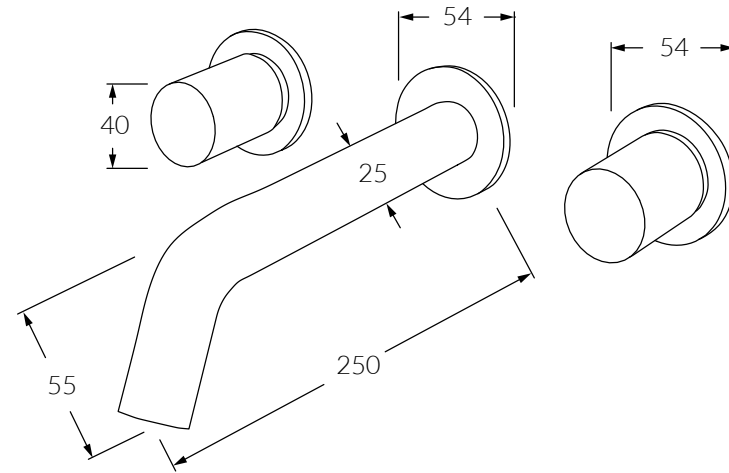

Circa Vertex Wall bath set 250mm

SUSSEX

Product code

RBS250-V

Product features

- Designed and manufactured in Australia
- All brass construction
- Textured handle
- 1/2 turn ceramic disc spindles
- Retro fitable
- Customisable
- Available in a range of high quality, durable finishes inc. LUXPVD®
- Minimal, refined design to complement any contemporary space
- Matching tapware and showers