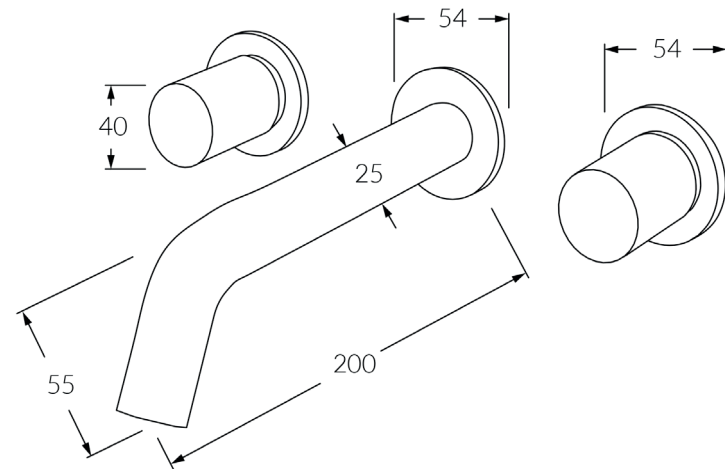

Circa Vertex Wall bath set 200mm

SUSSEX

Product code

RBS200-V

Product features

- Designed and manufactured in Australia
- All brass construction
- Textured handle
- 1/2 turn ceramic disc spindles
- Retro fitable
- Customisable
- Available in a range of high quality, durable finishes inc. LUXPVD®
- Minimal, refined design to complement any contemporary space
- Matching tapware and showers