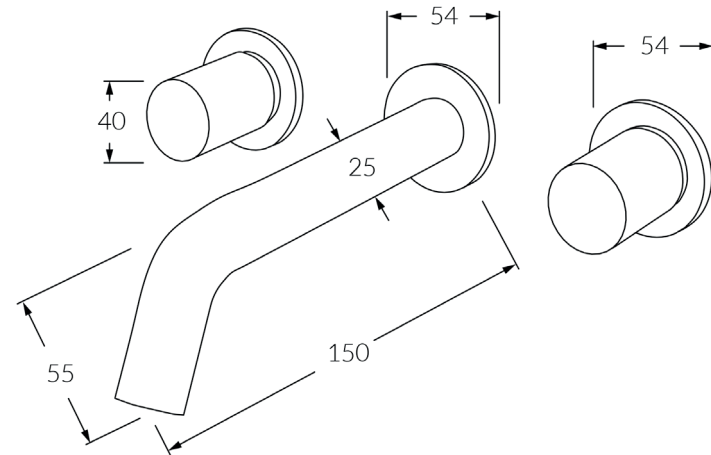

Circa Vertex Wall bath set 150mm

SUSSEX

Product code

RBS150-V

Product features

- Designed and manufactured in Australia
- All brass construction
- Textured handle
- 1/2 turn ceramic disc spindles
- Retro fitable
- Customisable
- Available in a range of high quality, durable finishes inc. LUXPVD®
- Minimal, refined design to complement any contemporary space
- Matching tapware and showers