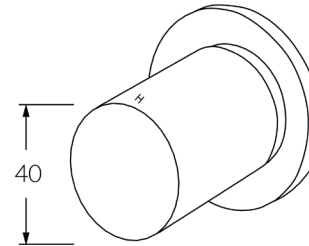

Circa Vertex Wall top assembly

SUSSEX

Product code

RWTA-V

Product features

- Designed and manufactured in Australia
- All brass construction
- Textured handle
- 1/2 turn ceramic disc spindles
- Retro fitable
- Available in a range of high quality, durable finishes inc. LUXPVD®
- Minimal, refined design to complement any contemporary space
- Matching tapware and showers