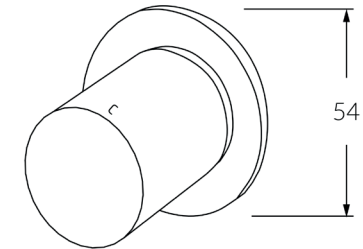

Circa Vertex Wall top assembly

SUSSEX

Product code

RWTA-V

Product features

- Designed and manufactured in Australia
- All brass construction
- Textured handle
- 1/2 turn ceramic disc spindles
- Retro fitable
- Available in a range of high quality, durable finishes inc. LUXPVD®
- Minimal, refined design to complement any contemporary space
- Matching tapware and showers