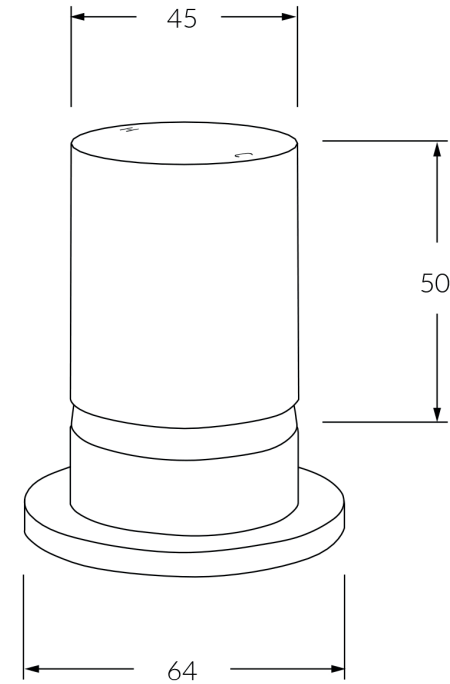

Circa Vertex Hob mixer

SUSSEX

Product code

RHM-V

Product features

- Designed and manufactured in Australia
- All brass construction
- Textured handle
- 35mm ceramic disc cartridge
- Available in a range of high quality, durable finishes inc. LUXPVD®
- Minimal, refined design to complement any contemporary space
- Matching tapware and showers