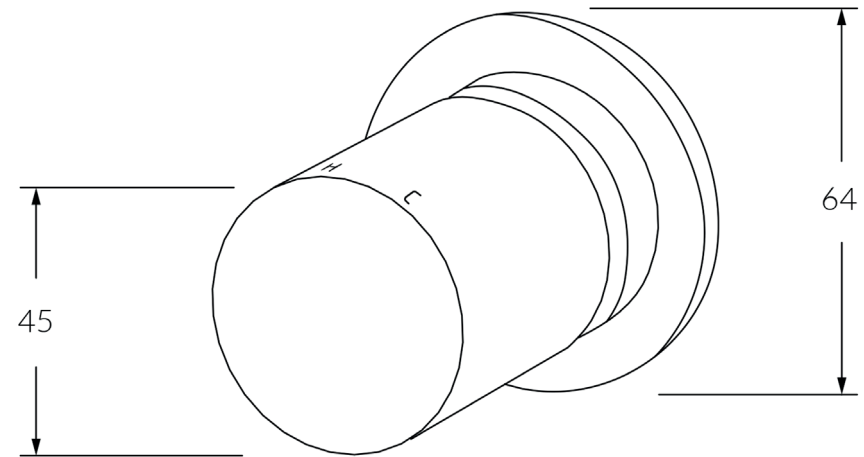

Circa Vertex Wall mixer

SUSSEX

Product code

RWM-V

Product features

- Designed and manufactured in Australia
- All brass construction
- Textured handle
- 35mm ceramic disc cartridge
- Available in a range of high quality, durable finishes inc. LUXPVD®
- Minimal, refined design to complement any contemporary space
- Matching tapware and showers