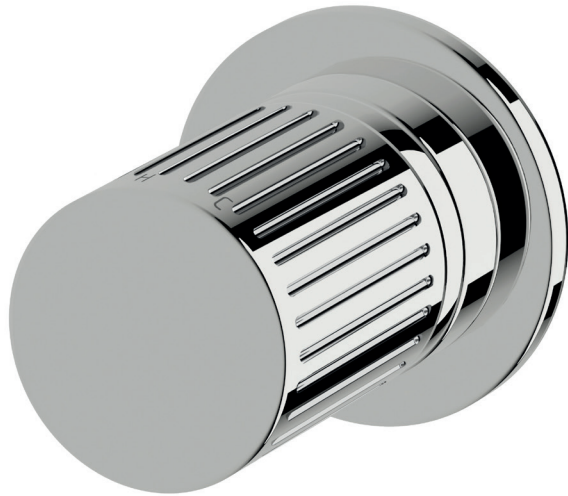

Circa Vertex Wall mixer

SUSSEX

Product code

RWM-V

Product features

- Designed and manufactured in Australia
- All brass construction
- Textured handle
- 35mm ceramic disc cartridge
- Available in a range of high quality, durable finishes inc. LUXPVD®
- Minimal, refined design to complement any contemporary space
- Matching tapware and showers