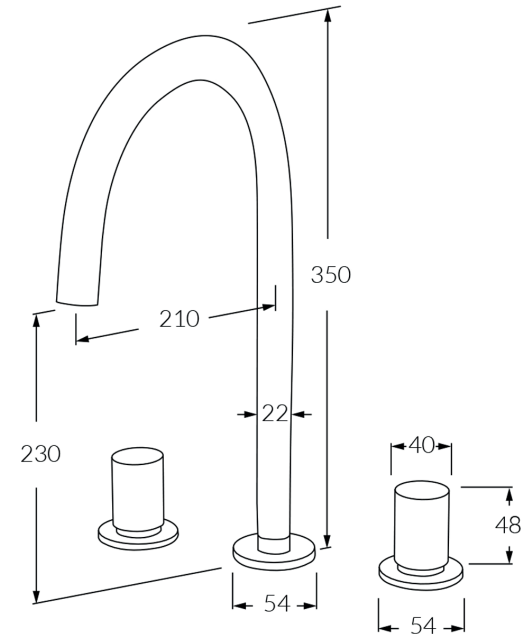

Circa Vertex Basin sink high set

SUSSEX

Product code

RBSHS-V

Product features

- Designed and manufactured in Australia
- All brass construction
- Textured handle
- 1/2 turn ceramic disc spindles
- Swivel outlet
- Retro fitable
- Available in a range of high quality, durable finishes inc. LUXPVD®
- Minimal, refined design to complement any contemporary space
- Matching tapware and showers