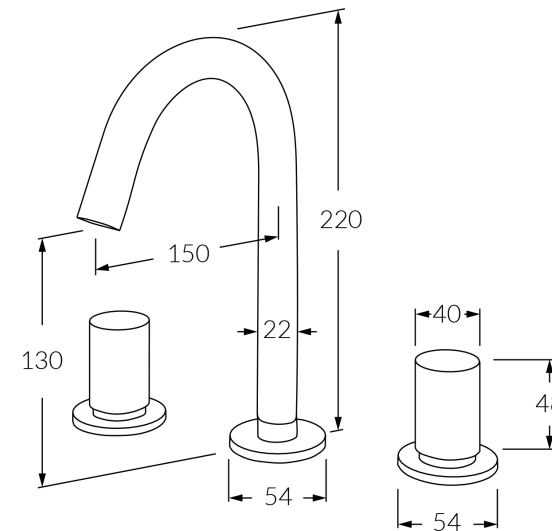

Circa Vertex Basin set

SUSSEX

Product code

RBS-V

Product features

- Designed and manufactured in Australia
- All brass construction
- Textured handle
- 1/2 turn ceramic disc spindles
- Swivel outlet
- Retro fitable
- Available in a range of high quality, durable finishes inc. LUXPVD®
- Minimal, refined design to complement any contemporary space
- Matching tapware and showers

Warranty

15 Year overall warranty.
Refer to Warranty sheet for specific information.

Pressure rating

300 - 500kPa

Temperature rating

1 - 65°C

WELS rating

5 star - 5lt/min

While we aim to ensure the specifications shown are correct at time of printing, Sussex Taps reserves the right to make modifications without prior notice. Always use the physical product for accurate measurements. Dimensions are subject to change without notice. All measurements are shown in millimetres.

Copyright © Sussex Taps