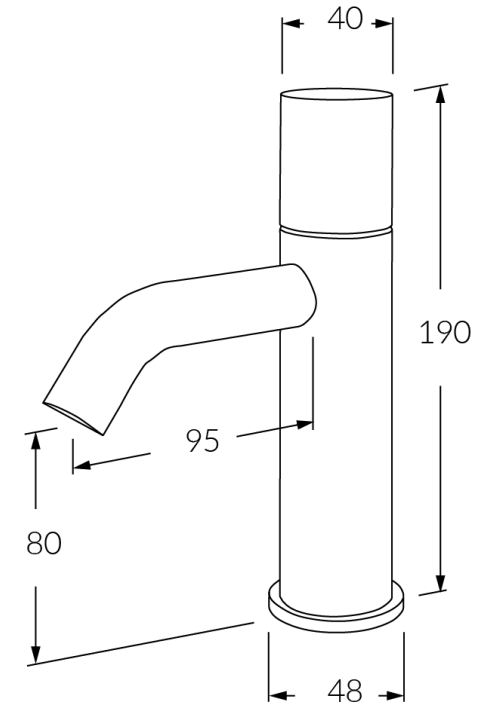

Circa Vertex Basin mixer

SUSSEX

Product code

RBM-V

Product features

- Designed and manufactured in Australia
- All brass construction
- Textured handle
- 25mm ceramic disc cartridge
- Retro fitable
- Available in a range of high quality, durable finishes inc. LUXPVD®
- Minimal, refined design to complement any contemporary space
- Matching tapware and showers