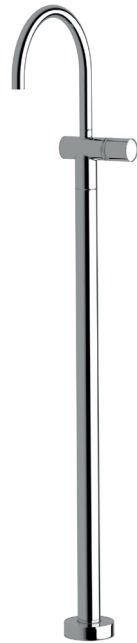

Circa Floormount basin mixer

SUSSEX

Product code

RFMBMCT

Product features

- Designed and manufactured in Australia
- All brass construction
- Swivel outlet
- 35mm ceramic disc cartridge
- Sussex floormount fixing valve
- Available in a range of high quality, durable finishes inc. LUXPVD®
- Minimal, refined design to complement any contemporary space
- Matching tapware and showers