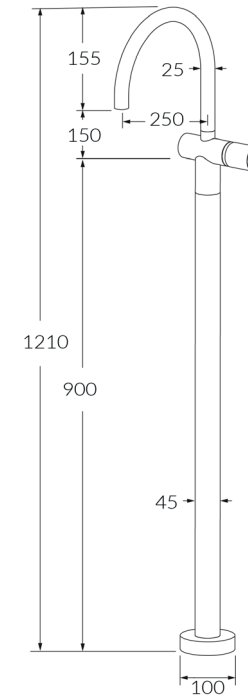

Circa Floormount basin mixer

SUSSEX

Product code

RFMBMCT

Product features

- Designed and manufactured in Australia
- All brass construction
- Swivel outlet
- 35mm ceramic disc cartridge
- Sussex floormount fixing valve
- Available in a range of high quality, durable finishes inc. LUXPVD®
- Minimal, refined design to complement any contemporary space
- Matching tapware and showers