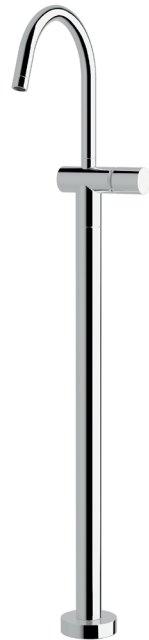

Circa Floormount mixer

SUSSEX

Product code

RFMCT

Product features

- Designed and manufactured in Australia
- All brass construction
- Swivel outlet
- 35mm ceramic disc cartridge
- Sussex floormount fixing valve
- Available in a range of high quality, durable finishes inc. LUXPVD®
- Minimal, refined design to complement any contemporary space
- Matching tapware and showers