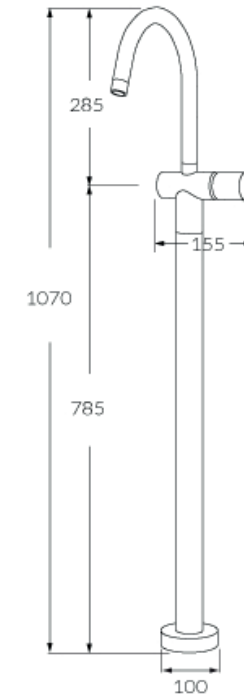

Circa Floormount mixer

SUSSEX

Product code

RFMCT

Product features

- Designed and manufactured in Australia
- All brass construction
- Swivel outlet
- 35mm ceramic disc cartridge
- Sussex floormount fixing valve
- Available in a range of high quality, durable finishes inc. LUXPVD®
- Minimal, refined design to complement any contemporary space
- Matching tapware and showers