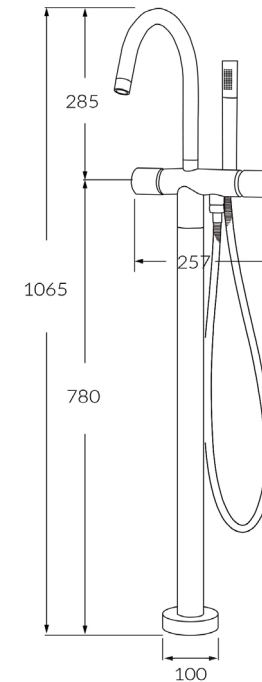

Circa Floormount mixer with hand shower

SUSSEX

Product code

RFMHT

Product features

- Designed and manufactured in Australia
- All brass construction
- Swivel outlet
- 35mm ceramic disc cartridge
- Sussex floormount fixing valve
- Available in a range of high quality, durable finishes inc. LUXPVD®
- Minimal, refined design to complement any contemporary space
- Matching tapware and showers