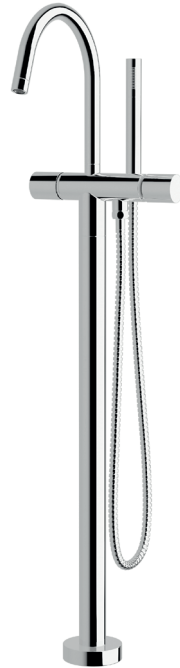

Circa Floormount mixer with hand shower

SUSSEX

Product code

RFMHT

Product features

- Designed and manufactured in Australia
- All brass construction
- Swivel outlet
- 35mm ceramic disc cartridge
- Sussex floormount fixing valve
- Available in a range of high quality, durable finishes inc. LUXPVD®
- Minimal, refined design to complement any contemporary space
- Matching tapware and showers