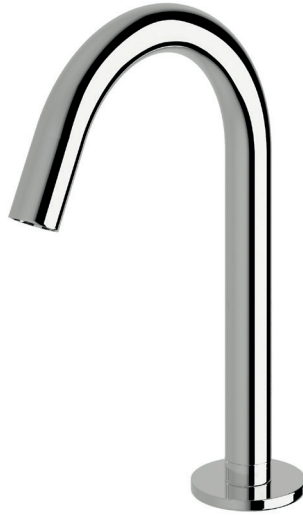

Circa Basin outlet

SUSSEX

Product code

RBO

Product features

- Designed and manufactured in Australia
- All brass construction
- Swivel outlet
- Retro fitable
- Customisable
- Available in a range of high quality, durable finishes inc. LUXPVD®
- Minimal, refined design to complement any contemporary space
- Matching tapware and showers