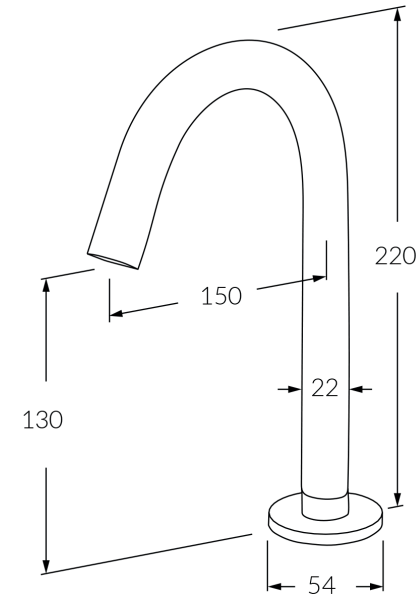

Circa Basin outlet

SUSSEX

Product code

RBO

Product features

- Designed and manufactured in Australia
- All brass construction
- Swivel outlet
- Retro fitable
- Customisable
- Available in a range of high quality, durable finishes inc. LUXPVD®
- Minimal, refined design to complement any contemporary space
- Matching tapware and showers

While we aim to ensure the specifications shown are correct at time of printing, Sussex Taps reserves the right to make modifications without prior notice. Always use the physical product for accurate measurements. Dimensions are subject to change without notice. All measurements are shown in millimetres.