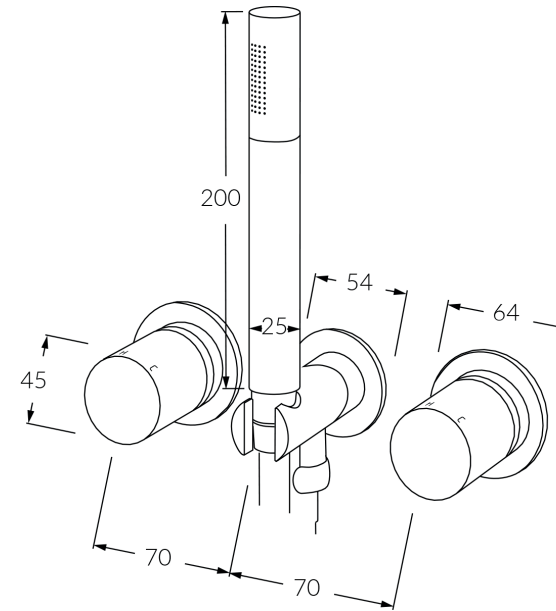

Circa Shower mixer system

SUSSEX

Product code

RSMS

Product features

- Designed and manufactured in Australia
- All brass construction
- 35mm ceramic disc cartridge
- Incorporating Sussex Masterfit
- Available in a range of high quality, durable finishes inc. LUXPVD®
- Minimal, refined design to complement any contemporary space
- Matching tapware and showers

Warranty

15 Year overall warranty.
Refer to Warranty sheet for specific information.

Pressure rating

300 - 500kPa

Temperature rating

1 - 65°C

WELS rating

3 star - 8.5lt/min