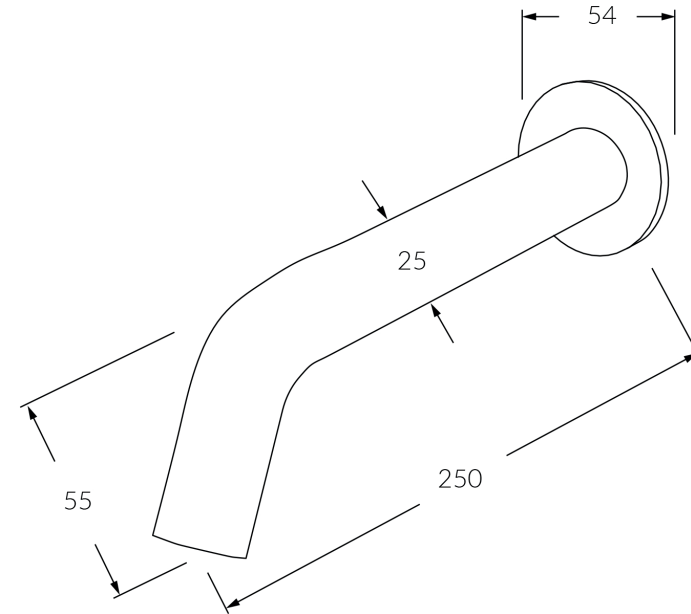

Circa Wall basin outlet 250mm

SUSSEX

Product code

RWBO250

Product features

- Designed and manufactured in Australia
- All brass construction
- Retro fitable
- Customisable
- Available in a range of high quality, durable finishes inc. LUXPVD®
- Minimal, refined design to complement any contemporary space
- Matching tapware and showers

Warranty

15 Year overall warranty.
Refer to Warranty sheet for specific information.

Pressure rating

300 - 500kPa

Temperature rating

1 - 65°C

WELS rating

5 star - 5.5lt/min