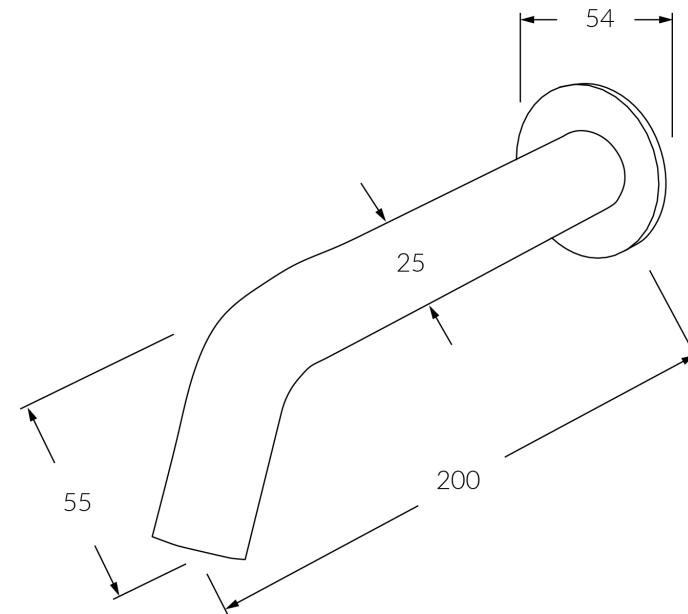

Circa Wall basin outlet 200mm

SUSSEX

Product code

RWBO200

Product features

- Designed and manufactured in Australia
- All brass construction
- Retro fitable
- Customisable
- Available in a range of high quality, durable finishes inc. LUXPVD®
- Minimal, refined design to complement any contemporary space
- Matching tapware and showers