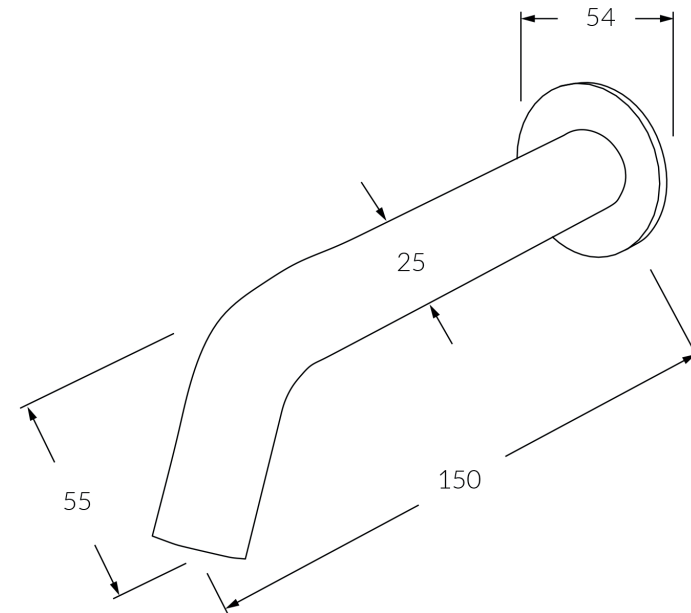

Circa Wall basin outlet 150mm

SUSSEX

Product code

RWBO150

Product features

- Designed and manufactured in Australia
- All brass construction
- Retro fitable
- Customisable
- Available in a range of high quality, durable finishes inc. LUXPVD®
- Minimal, refined design to complement any contemporary space
- Matching tapware and showers

Warranty

15 Year overall warranty.
Refer to Warranty sheet for specific information.

Pressure rating

300 - 500kPa

Temperature rating

1 - 65°C

WELS rating

5 star - 5.5lt/min