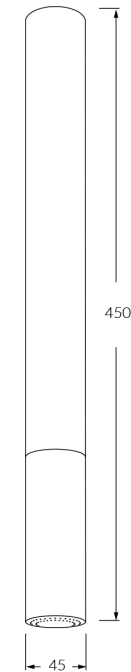

Circa Vertical shower 450mm

SUSSEX

Product code

RVS450

Product features

- Designed and manufactured in Australia
- All brass construction
- Retro fitable
- Available in a range of high quality, durable finishes inc. LUXPVD®
- Minimal, refined design to complement any contemporary space
- Matching tapware and showers