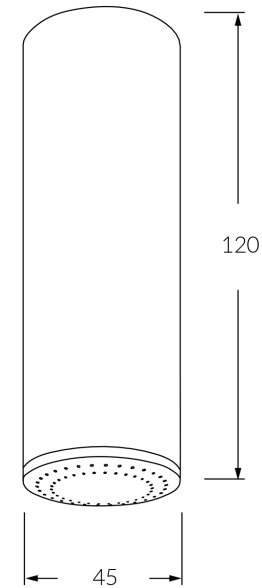

Circa Vertical shower 120mm

SUSSEX

Product code

RVS120

Product features

- Designed and manufactured in Australia
- All brass construction
- Retro fitable
- Available in a range of high quality, durable finishes inc. LUXPVD®
- Minimal, refined design to complement any contemporary space
- Matching tapware and showers