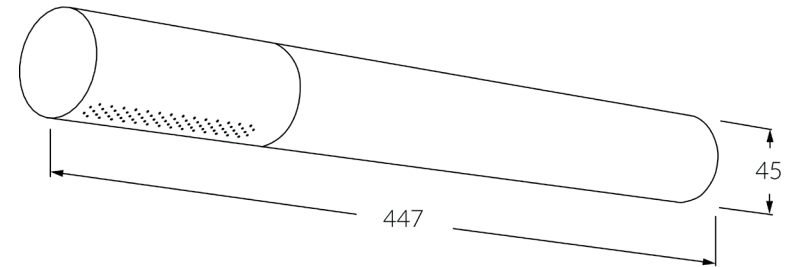

Circa Horizontal shower

SUSSEX

Product code

RHSH

Product features

- Designed and manufactured in Australia
- All brass construction
- Retro fitable
- Available in a range of high quality, durable finishes inc. LUXPVD®
- Minimal, refined design to complement any contemporary space
- Matching tapware and showers