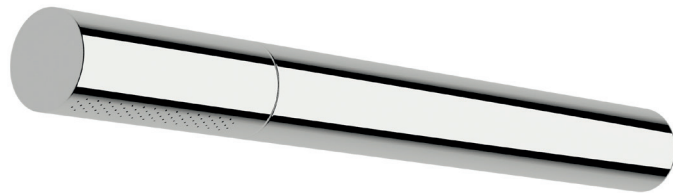

Circa Horizontal shower

SUSSEX

Product code

RHSH

Product features

- Designed and manufactured in Australia
- All brass construction
- Retro fitable
- Available in a range of high quality, durable finishes inc. LUXPVD®
- Minimal, refined design to complement any contemporary space
- Matching tapware and showers