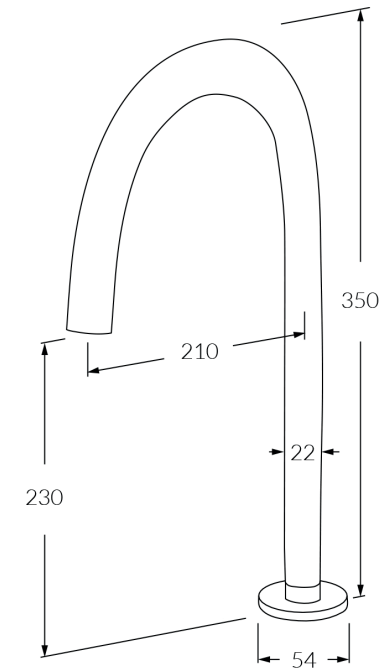

Circa Basin sink high outlet

SUSSEX

Product code

RBSHO

Product features

- Designed and manufactured in Australia
- All brass construction
- Swivel outlet
- Retro fitable
- Customisable
- Available in a range of high quality, durable finishes inc. LUXPVD®
- Minimal, refined design to complement any contemporary space
- Matching tapware and showers