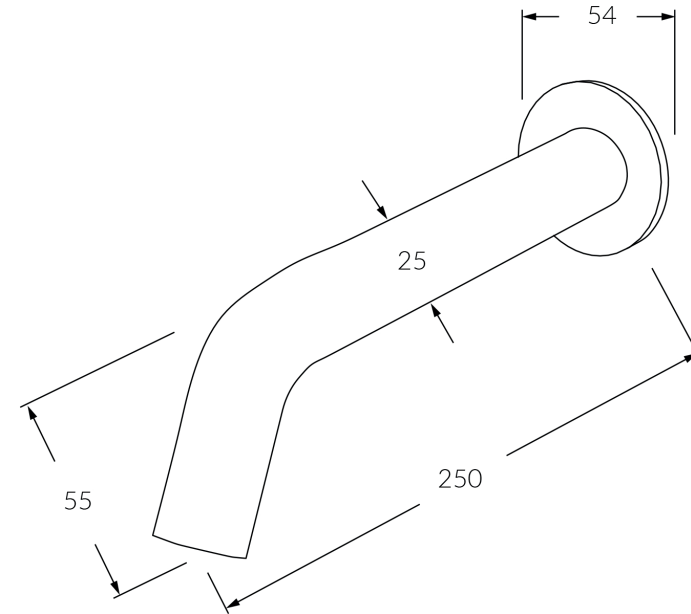

Circa Bath outlet 250mm

SUSSEX

Product code

RBO250

Product features

- Designed and manufactured in Australia
- All brass construction
- Retro fitable
- Customisable
- Available in a range of high quality, durable finishes inc. LUXPVD®
- Minimal, refined design to complement any contemporary space
- Matching tapware and showers

Warranty

15 Year overall warranty.
Refer to Warranty sheet for specific information.

Pressure rating

300 - 500kPa

Temperature rating

1 - 65°C