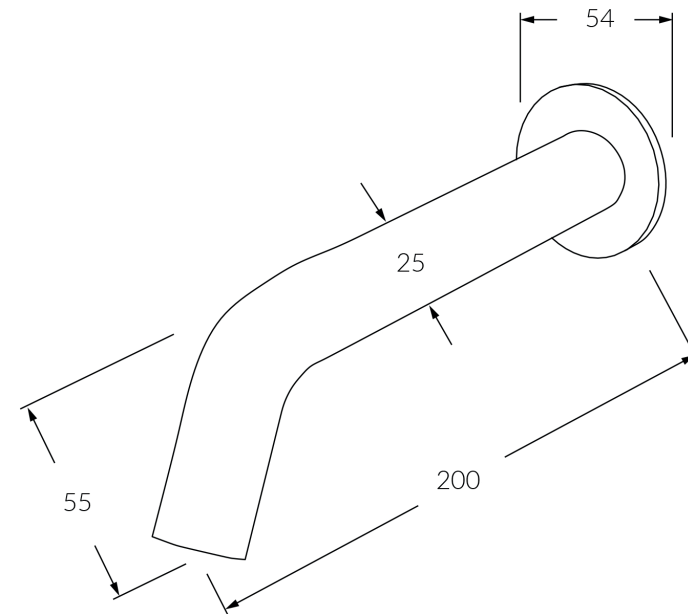

Circa Bath outlet 200mm

SUSSEX

Product code

RBO200

Product features

- Designed and manufactured in Australia
- All brass construction
- Retro fitable
- Customisable
- Available in a range of high quality, durable finishes inc. LUXPVD®
- Minimal, refined design to complement any contemporary space
- Matching tapware and showers

Warranty

15 Year overall warranty.
Refer to Warranty sheet for specific information.

Pressure rating

300 - 500kPa

Temperature rating

1 - 65°C