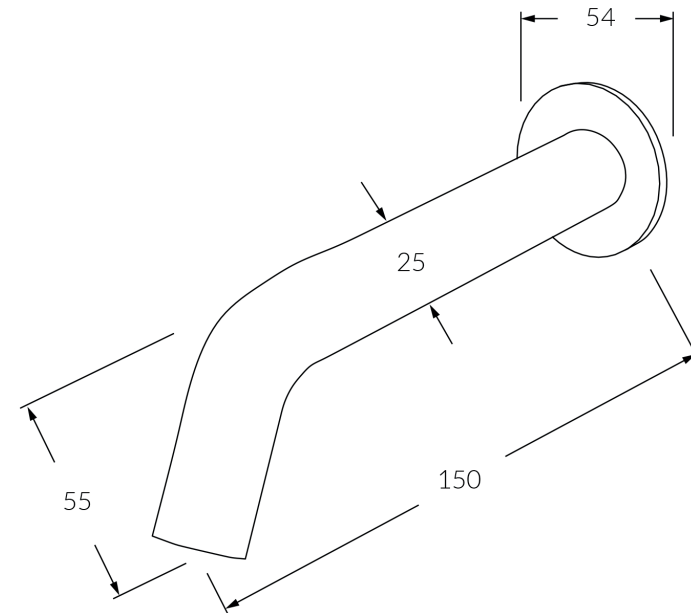

Circa Bath outlet 150mm

SUSSEX

Product code

RBO150

Product features

- Designed and manufactured in Australia
- All brass construction
- Retro fitable
- Customisable
- Available in a range of high quality, durable finishes inc. LUXPVD®
- Minimal, refined design to complement any contemporary space
- Matching tapware and showers

Warranty

15 Year overall warranty.
Refer to Warranty sheet for specific information.

Pressure rating

300 - 500kPa

Temperature rating

1 - 65°C