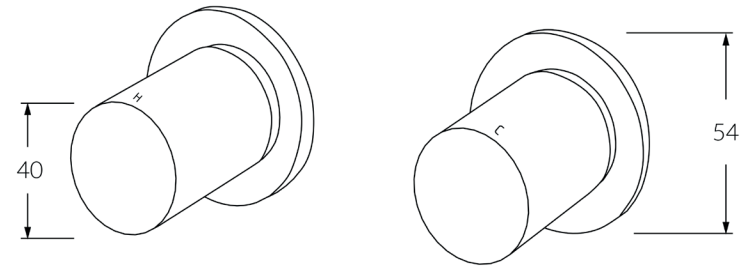

Circa Wall top assembly

SUSSEX

Product code

RWTA

Product features

- Designed and manufactured in Australia
- All brass construction
- 1/2 turn ceramic disc spindles
- Retro fitable
- Available in a range of high quality, durable finishes inc. LUXPVD®
- Minimal, refined design to complement any contemporary space
- Matching tapware and showers