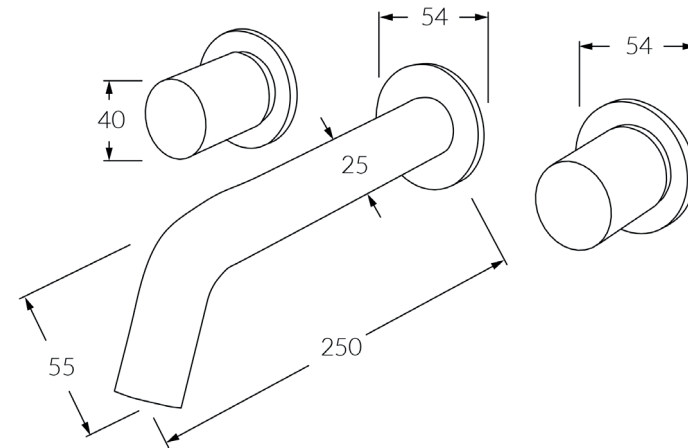

Circa Wall basin set 250mm

SUSSEX

Product code

RWBS250

Product features

- Designed and manufactured in Australia
- All brass construction
- 1/2 turn ceramic disc spindles
- Retro fitable
- Customisable
- Available in a range of high quality, durable finishes inc. LUXPVD®
- Minimal, refined design to complement any contemporary space
- Matching tapware and showers