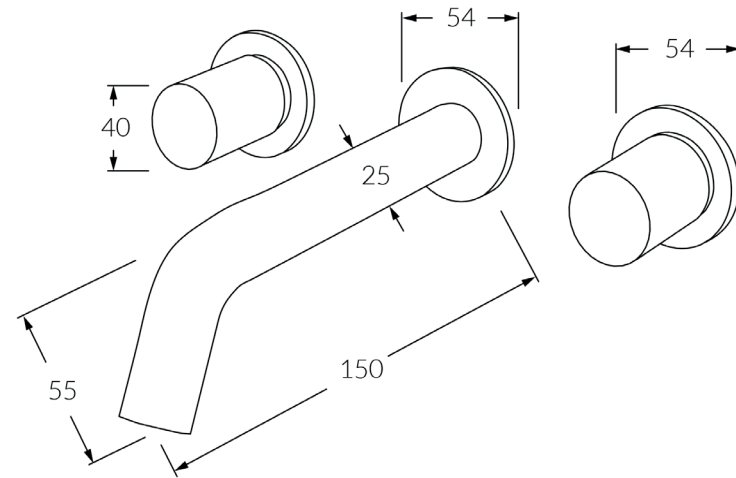

Circa Wall basin set 150mm

SUSSEX

Product code

RWBS150

Product features

- Designed and manufactured in Australia
- All brass construction
- 1/2 turn ceramic disc spindles
- Retro fitable
- Customisable
- Available in a range of high quality, durable finishes inc. LUXPVD®
- Minimal, refined design to complement any contemporary space
- Matching tapware and showers