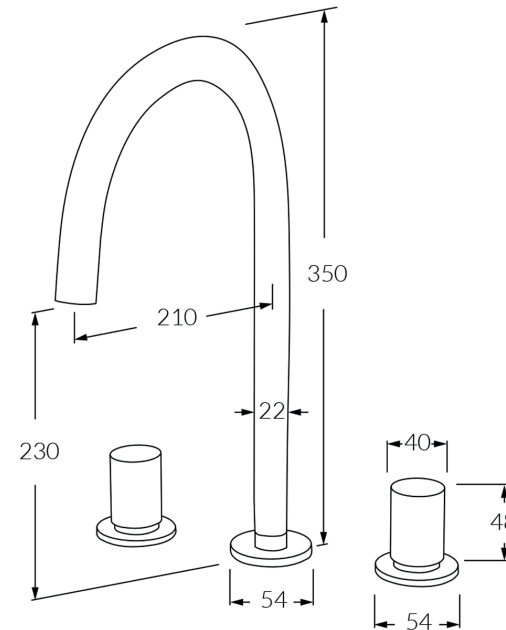

Circa Basin sink high set

SUSSEX

Product code

RBSHS

Product features

- Designed and manufactured in Australia
- All brass construction
- 1/2 turn ceramic disc spindles
- Swivel outlet
- Retro fitable
- Available in a range of high quality, durable finishes inc. LUXPVD®
- Minimal, refined design to complement any contemporary space
- Matching tapware and showers