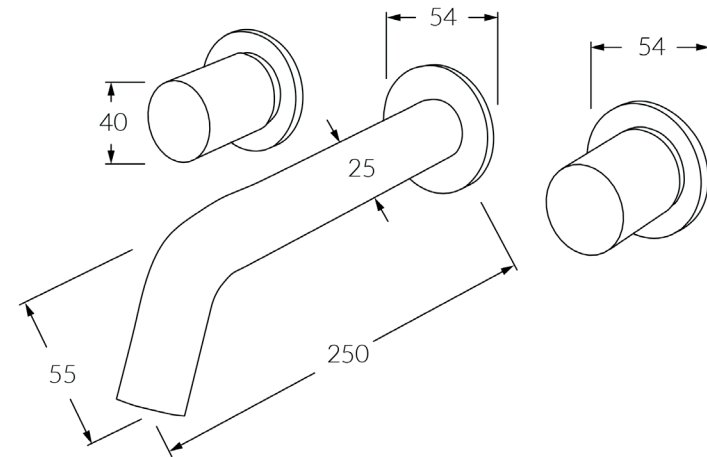

Circa Wall bath set 250mm

SUSSEX

Product code

RBS250

Product features

- Designed and manufactured in Australia
- All brass construction
- 1/2 turn ceramic disc spindles
- Retro fitable
- Customisable
- Available in a range of high quality, durable finishes inc. LUXPVD®
- Minimal, refined design to complement any contemporary space
- Matching tapware and showers