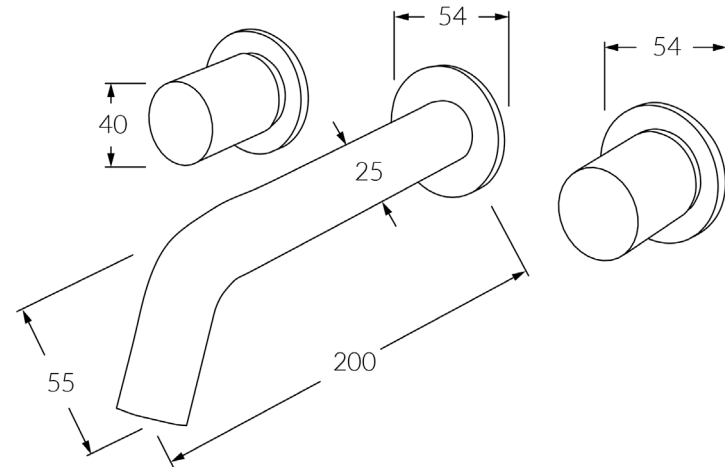

Circa Wall bath set 200mm

SUSSEX

Product code

RBS200

Product features

- Designed and manufactured in Australia
- All brass construction
- 1/2 turn ceramic disc spindles
- Retro fitable
- Customisable
- Available in a range of high quality, durable finishes inc. LUXPVD®
- Minimal, refined design to complement any contemporary space
- Matching tapware and showers

Warranty

15 Year overall warranty.
Refer to Warranty sheet for specific information.

Pressure rating

300 - 500kPa

Temperature rating

1 - 65°C

AS/NZS 3718:2005
LIC. 20081