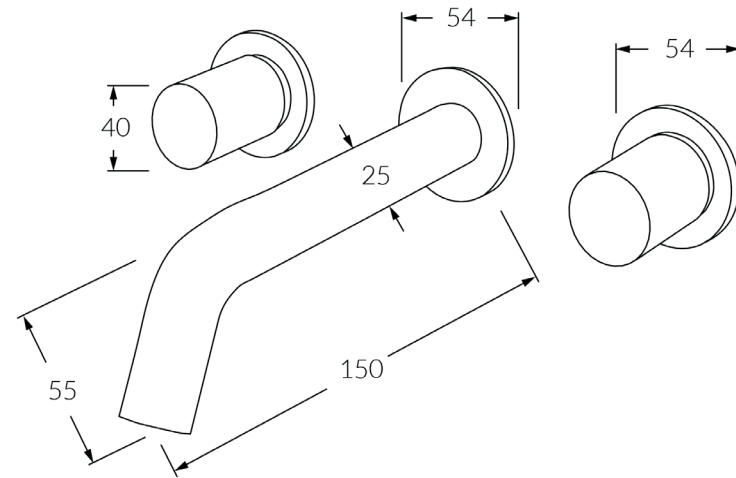

Circa Wall bath set 150mm

SUSSEX

Product code

RBS150

Product features

- Designed and manufactured in Australia
- All brass construction
- 1/2 turn ceramic disc spindles
- Retro fitable
- Customisable
- Available in a range of high quality, durable finishes inc. LUXPVD®
- Minimal, refined design to complement any contemporary space
- Matching tapware and showers