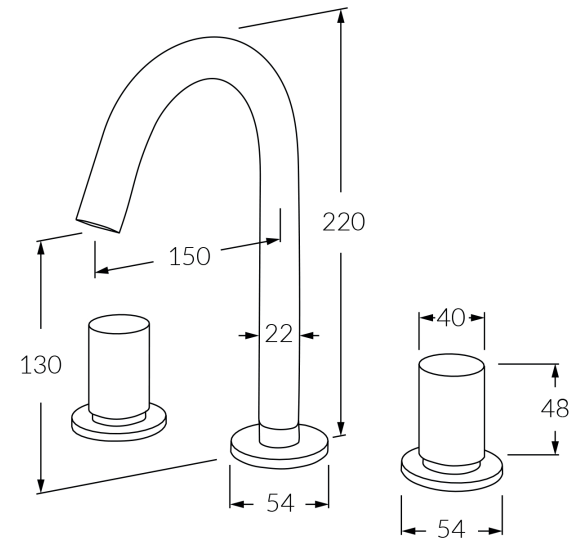

Circa Basin set

SUSSEX

Product code

RBS

Product features

- Designed and manufactured in Australia
- All brass construction
- 1/2 turn ceramic disc spindles
- Swivel outlet
- Retro fitable
- Available in a range of high quality, durable finishes inc. LUXPVD®
- Minimal, refined design to complement any contemporary space
- Matching tapware and showers

Warranty

15 Year overall warranty.
Refer to Warranty sheet for specific information.

Pressure rating

300 - 500kPa

Temperature rating

1 - 65°C

WELS rating

5 star - 5lt/min